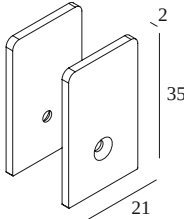

DELTALIGHT

FTL35 - END CAP SET

391 03 01 W

AVAILABLE IN
ALU ANODIZED 391 03 01 ANO
BLACK 391 03 01 B
WHITE 391 03 01 W

 [View on website](#)

General info

LOCATION	indoor
WEIGHT (KG)	0.1
INFORMATION	SET OF 2 PCS